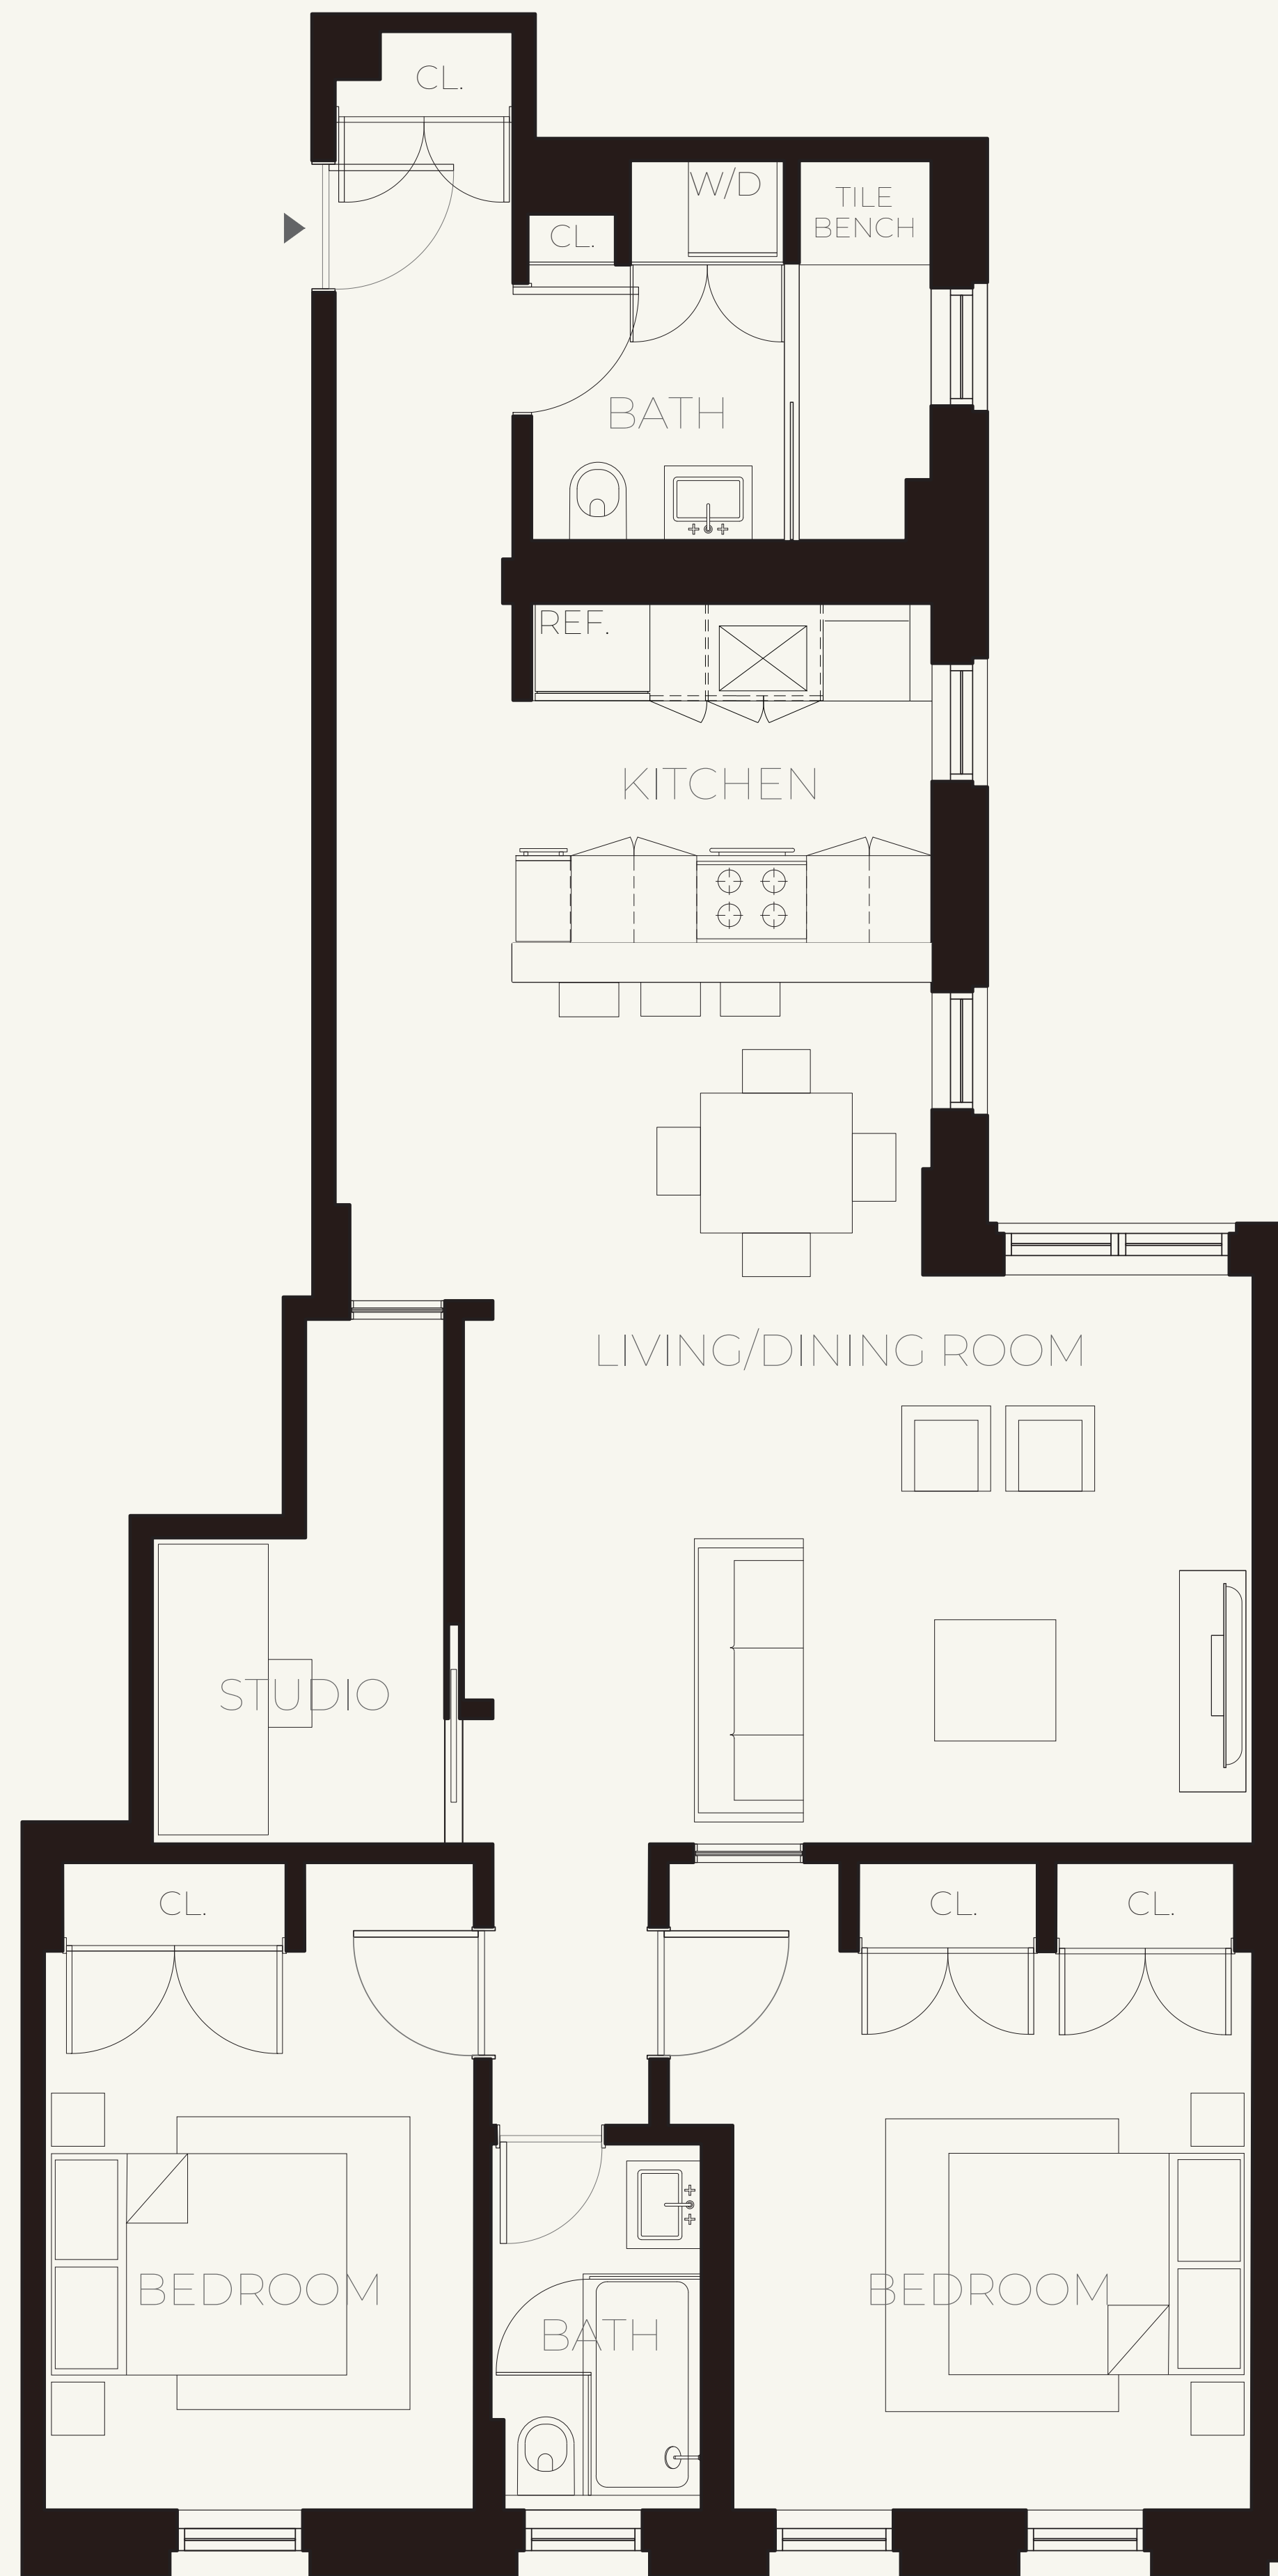

2 BED/2 BATH  
F LINE

WASHER/DRYER

7.5" WHITE OAK PLANK  
FLOORS

HEATED BATHROOM FLOORS

CUSTOM KITCHEN  
MILLWORK

BERTAZZONI APPLIANCES

WINE COOLER

EMTEK DOOR HARDWARE

9FT CEILINGS

CUSTOM BUILT-IN CLOSETS

USB OUTLETS THROUGHOUT  
KITCHEN/BATHROOM

ACCENT LIGHTING

FIOS READY

HENRY STREET

2 BED/1 BATH  
G LINE

WASHER/DRYER

7.5" WHITE OAK PLANK  
FLOORS

HEATED BATHROOM FLOORS

CUSTOM KITCHEN  
MILLWORK

BERTAZZONI APPLIANCES

WINE COOLER

EMTEK DOOR HARDWARE

9FT CEILINGS

CUSTOM BUILT-IN CLOSETS