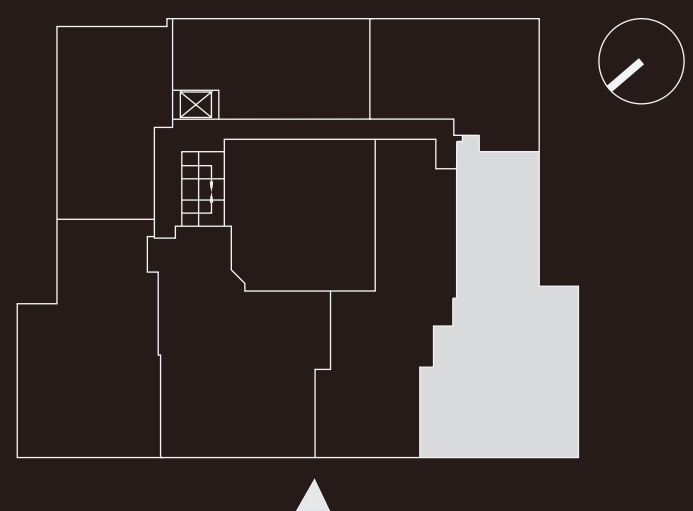

2 BED/2 BATH
F LINE

WASHER/DRYER

7.5" WHITE OAK PLANK
FLOORS

HEATED BATHROOM FLOORS

CUSTOM KITCHEN
MILLWORK

BERTAZZONI APPLIANCES

WINE COOLER

EMTEK DOOR HARDWARE

9FT CEILINGS

CUSTOM BUILT-IN CLOSETS

USB OUTLETS THROUGHOUT
KITCHEN/BATHROOM

ACCENT LIGHTING

FIOS READY

HENRY STREET