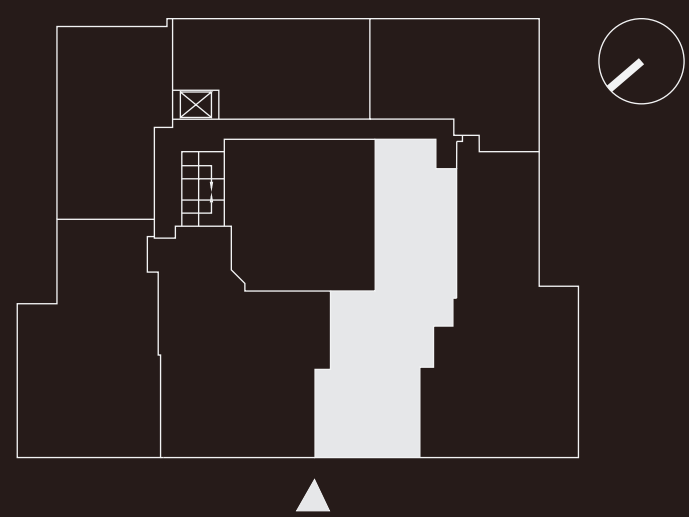

2 BED/1 BATH
G LINE

WASHER/DRYER

7.5" WHITE OAK PLANK
FLOORS

HEATED BATHROOM FLOORS

CUSTOM KITCHEN
MILLWORK

BERTAZZONI APPLIANCES

WINE COOLER

EMTEK DOOR HARDWARE

9FT CEILINGS

CUSTOM BUILT-IN CLOSETS

USB OUTLETS THROUGHOUT
KITCHEN/BATHROOM

ACCENT LIGHTING

FIOS READY

HENRY STREET